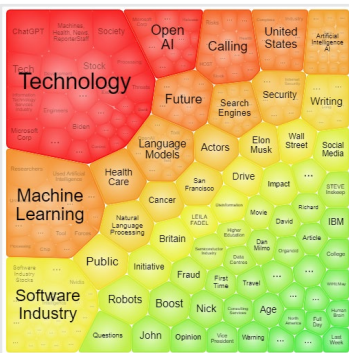

Refine Your Searches With Gale's Topic Finder Tool

Gale's **Topic Finder** is a tool that helps users discover **topics** and **themes** within a collection of documents or articles. It uses advanced algorithms to **analyze the content** and **identify common subject areas**. Users can enter a **keyword** or **phrase**, and Topic Finder generates a **visual representation** of related topics, allowing researchers to explore connections and gain insights into the content they are studying. It can be a helpful tool for **identifying trends**, **finding related concepts**, and **refining research topics**.

[Start the Topic Finder](#)

Select the **Topic Finder** to further explore a topic.

This tool can be accessed under the filtering options and from the top toolbar on a search page.

Topic Finder

Visualize connections between search terms and topics and view relevant articles for those topics.

[Go to Topic Finder >>](#)

You can also begin your research by searching visually using the Topic Finder located at the bottom of your In Context page.

There are two ways to visualize which words and subjects are found most often in the text of your search results: **Tile** and **Wheel**.

Keywords shown in the graphics are those **found most often** in the text with your search term, leading to discovery of common terms and specific topics.

RESULTS FOR TOPIC: **CHATGPT** (17)

ChatGPT an Artificial Intelligence revolution that will change the nature of written communication.