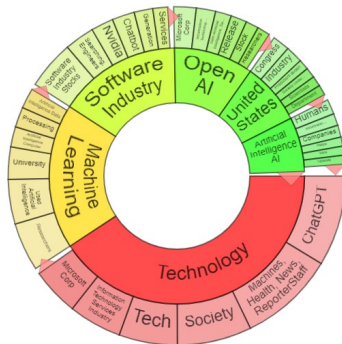

Refine Your Searches With Gale's Topic Finder Tool

Gale's **Topic Finder** is a tool that helps users discover **topics** and **themes** within a collection of documents or articles. It uses advanced algorithms to **analyze the content** and **identify common subject areas**. Users can enter a **keyword** or **phrase**, and Topic Finder generates a **visual representation** of related topics, allowing researchers to explore connections and gain insights into the content they are studying. It can be a helpful tool for **identifying trends**, **finding related concepts**, and **refining research topics**.

[Start the Topic Finder](#)

Select the **Topic Finder** to further explore a topic.

This tool can be accessed under the filtering options and from the top toolbar on a search page.

Topic Finder

Visualize connections between search terms and topics and view relevant articles for those topics.

[Go to Topic Finder >>](#)

You can also begin your research by searching visually using the Topic Finder located at the bottom of your In Context page.

There are two ways to visualize which words and subjects are found most often in the text of your search results: **Tile** and **Wheel**.

Keywords shown in the graphics are those **found most often** in the text with your search term, leading to discovery of common terms and specific topics.

RESULTS FOR TOPIC: **CHATGPT** (17)

ChatGPT an Artificial Intelligence revolution that will change the nature of written communication.