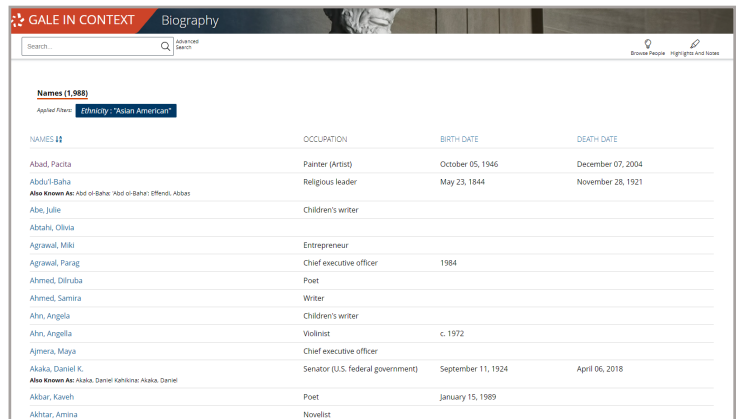

The best way to browse through people for this activity is to use the **Person Search** within *Gale In Context: Biography*. The steps below show you how to access and use the **Person Search**.

STEP ONE

Sign into *Gale In Context: Biography*.

STEP TWO

Select the **Person Search** button on the homepage.

STEP THREE

Use the **Ethnicity** dropdown to limit results to **Asian American** and hit search.

STEP FOUR

Scroll through your results and select the name of the individual you want to learn about.

FIND A: SCIENTIST

Name:

Date of Birth:

Date of Death (if deceased):

Education:

Key Accomplishments:

FIND AN: ARTIST