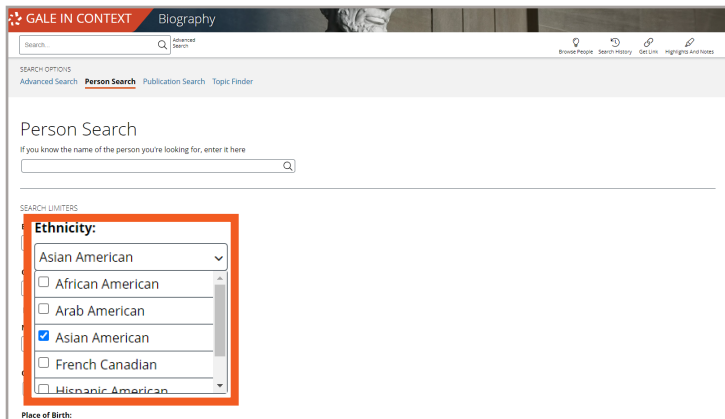

BIOGRAPHY CHALLENGE: EXPLORE INFLUENTIAL ASIAN AMERICANS

Gale In Context: Biography

Directions: Using the online resource *Gale In Context: Biography*, fill in the biographical data about influential Asian Americans on the next page. You will be able to pick the individuals you want to highlight.

The best way to browse through people for this activity is to use the **Person Search** within *Gale In Context: Biography*. The steps below show you how to access and use the **Person Search**.

STEP ONE

Sign into *Gale In Context: Biography*.

STEP TWO

Select the **Person Search** button on the homepage.

STEP THREE

Use the **Ethnicity** dropdown to limit results to **Asian American** and hit search.

STEP FOUR