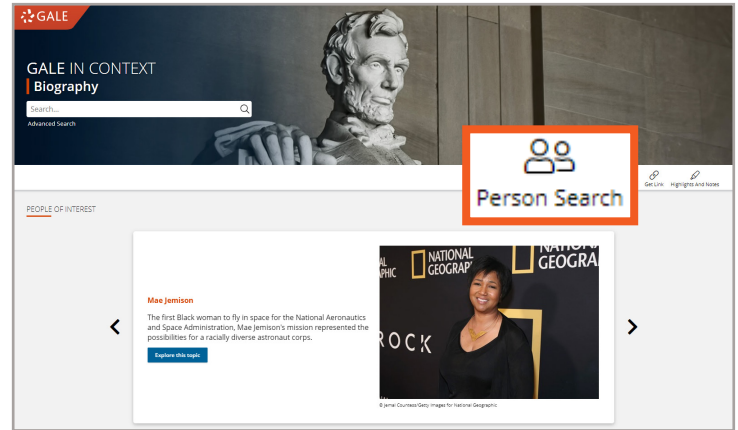

BIOGRAPHY CHALLENGE: EXPLORE INFLUENTIAL ASIAN AMERICANS

Gale In Context: Biography

Directions: Using the online resource *Gale In Context: Biography*, fill in the biographical data about influential Asian Americans on the next page. You will be able to pick the individuals you want to highlight.

The best way to browse through people for this activity is to use the **Person Search** within *Gale In Context: Biography*. The steps below show you how to access and use the **Person Search**.

STEP ONE

Sign into *Gale In Context: Biography*.

STEP TWO

Select the **Person Search** button on the homepage.

STEP THREE

Use the **Ethnicity** dropdown to limit results to **Asian American** and hit search.

STEP FOUR